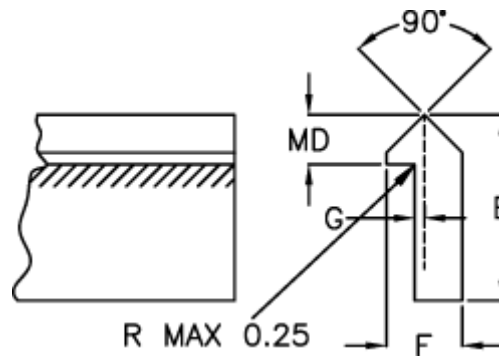

Data Sheet

Article number: 055523500

Description: Single edge track T2SS 3500mm

Measures

E = 15.87

F = 6.35

G = 0.78

Kg/m = 0.509

MD(T) = 4.75